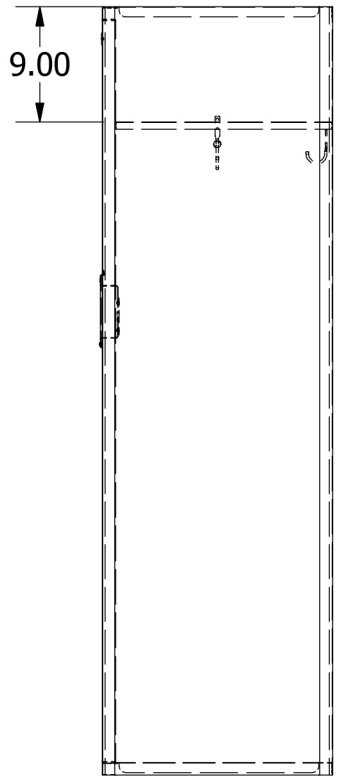

60" HIGH SINGLE TIER
JORGENSEN SIGNATURE PLUS LOCKER

Allow $\frac{1}{16}$ " growth per frame

Jorgenson Lockers
1239 South 700 West
Salt Lake City, UT 84104
101 Johnston Circle
Palmetto, GA 30268

Jorgenson Lockers
A div. of Jorgenson Industrial Companies
STRONG on Customer Service 877-952-0151