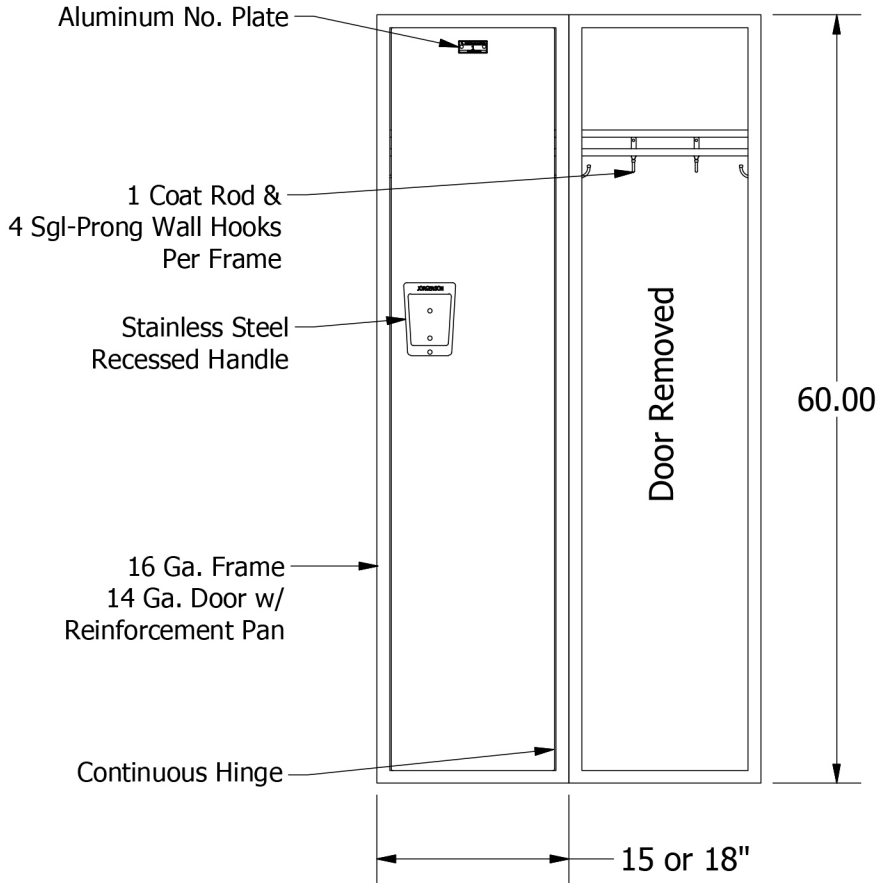

60" HIGH SINGLE TIER
JORGENSEN SIGNATURE PLUS LOCKER

Allow $\frac{1}{16}$ " growth per frame

Jorgenson Lockers
1239 South 700 West
Salt Lake City, UT 84104
101 Johnston Circle
Palmetto, GA 30268

Jorgenson Lockers
A div. of Jorgenson Industrial Companies
STRONG on Customer Service 877-952-0151