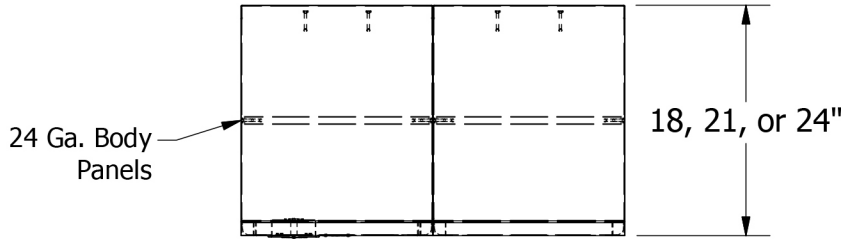

60" HIGH SINGLE TIER
JORGENSEN SIGNATURE PLUS LOCKER

Allow $\frac{1}{16}$ " growth per frame

Jorgenson Lockers
1239 South 700 West
Salt Lake City, UT 84104
101 Johnston Circle
Palmetto, GA 30268

Jorgenson Lockers
A div. of Jorgenson Industrial Companies
STRONG on Customer Service 877-952-0151